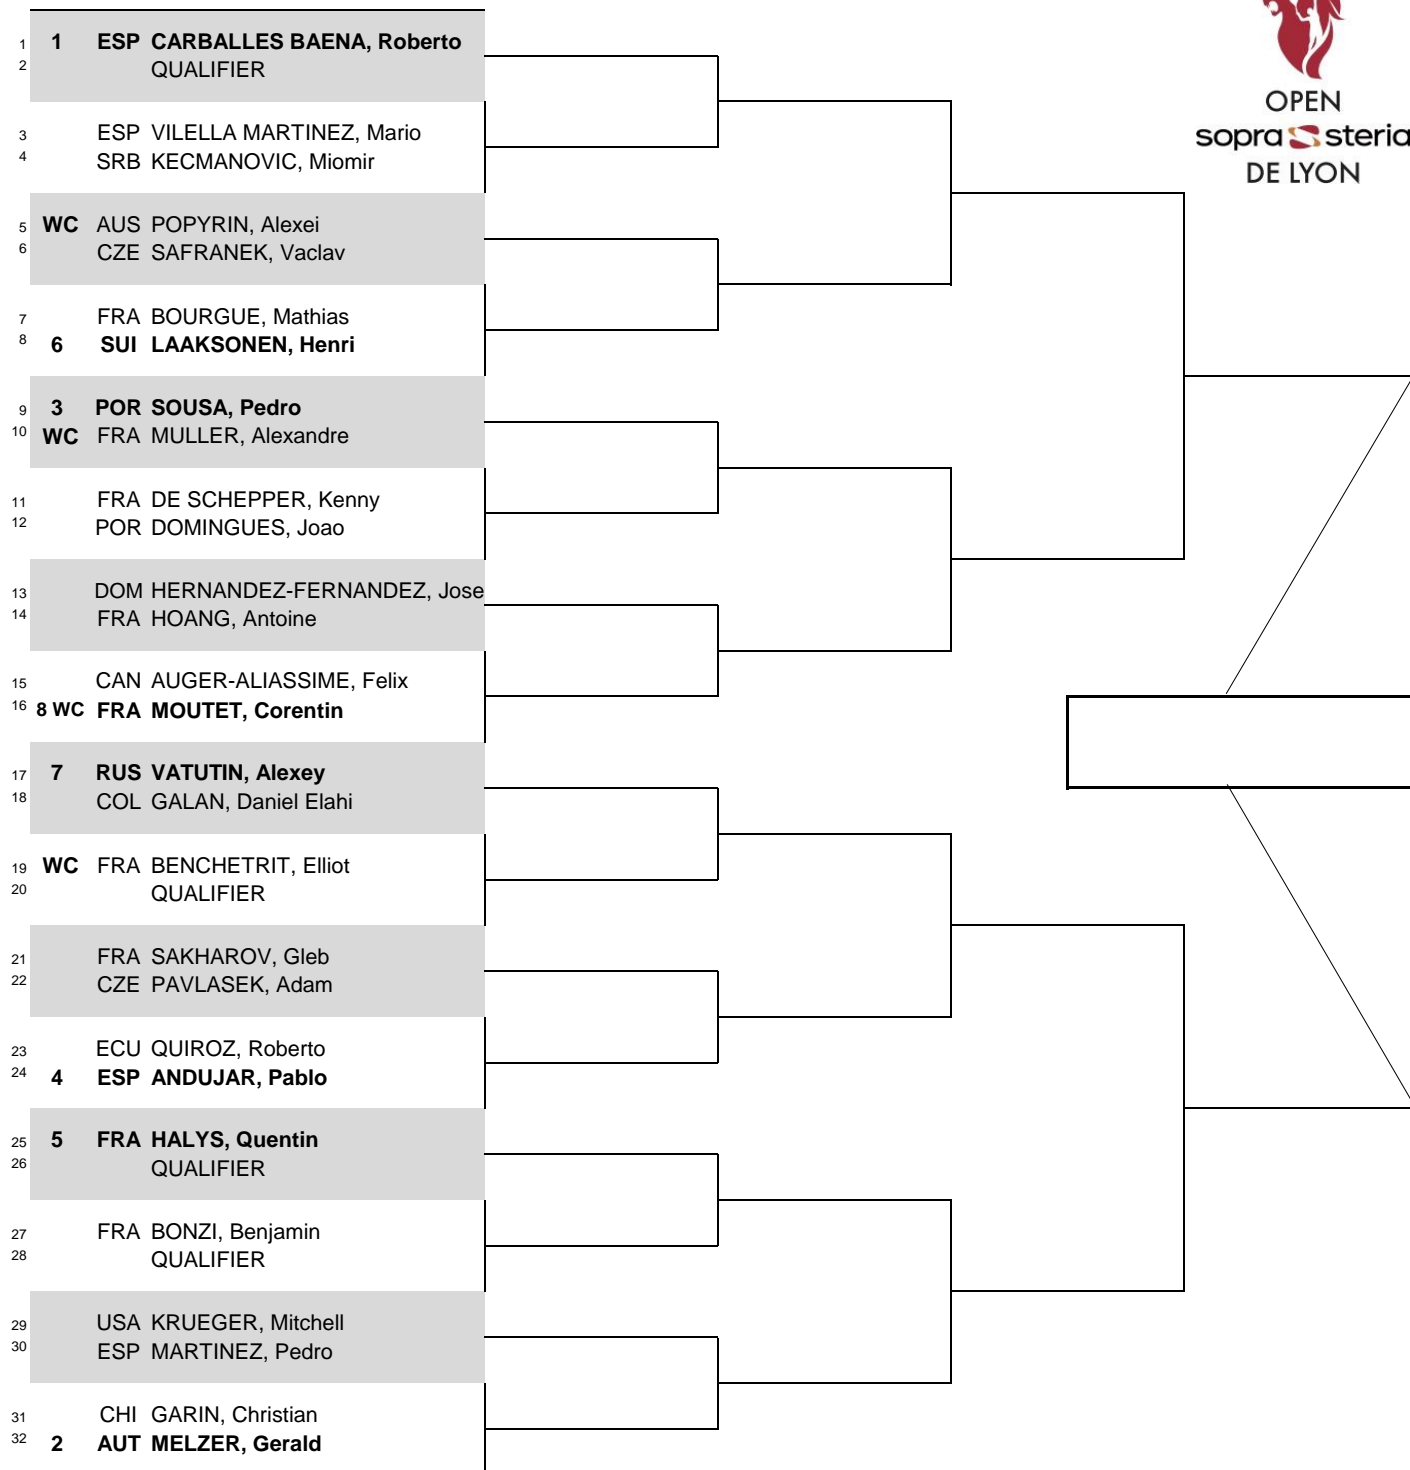

CITY, COUNTRY
Lyon, France

TOURNAMENT DATES
11-17 June 2018

SURFACE
Red Clay

TOTAL PRIZE MONEY
€ 64,000

STATUS NAT **MAIN DRAW SINGLES**

OPEN
sopra **S**stéria
DE LYON

ATP, Inc. © Copyright 2014

SEEDED PLAYERS		RANK	PRIZE MONEY	POINTS	ALTERNATES / LUCKY LOSERS	WITHDRAWALS
1	CARBALLE BAENA, Roberto	76	WINNER	€ 9,200	90	
2	MELZER, Gerald	111	FINALIST	€ 5,400	55	
3	SOUSA, Pedro	120	SEMI-FINALIST	€ 3,250	33	
4	ANDUJAR, Pablo	128	QUARTER-FINALIST	€ 1,850	17	
5	HALYS, Quentin	135	SECOND ROUND	€ 1,100	8	
6	LAAKSONEN, Henri	137	FIRST ROUND	€ 660	0	
7	VATUTIN, Alexey	140				
8	MOUTET, Corentin	141				
FOLLOW LIVE SCORING AT www.ATPWorldTour.com						
LAST DIRECT ACCEPTANCE		Bourgue, Mathias - 267		CHALLENGER SUPERVISOR		Jorge Mandl